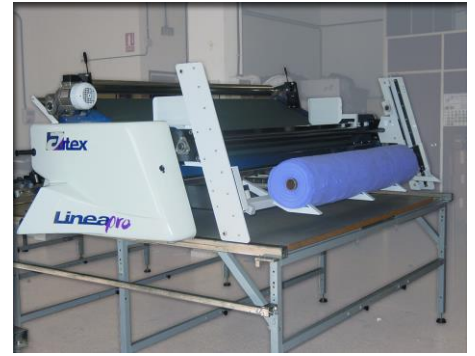

# Autex Loaders

AUTEX has designed for its spreading machines a wide range of fabric roll loaders called **CARGO**, these are specially designed for each type of machine. Autex has two types of loaders: the first one loads from the table and is attached to the machine; this system helps us to load from any point of the table.

The second type loads from the floor and can be attached to the spreading table or to a transfer table; they can be self-assisted as well.

**Cargo60** Loader attached to the models Linea Pro and Linea Plus spreading machines. It loads the fabric rolls from the table to the cradle. Maximum roll weight: 100Kg.

**Cargo80** Loader attached to the Linea Pro spreading machine. Loads the fabric rolls from the table to the cradle or to the support bar system. Maximum roll weight: 100Kg.

**Cargo81** Loader attached to the Linea Plus spreading machine. It has the same characteristics of Cargo 80.

**Cargo600** Loader for Tecno spreading machine. It loads from the floor to the cradle. Maximum roll weight: 100Kg.

**Cargo300** Loader for Goliat 300 folding cradle spreading machine. It loads and unloads from the floor to the cradle and is specially design for jeans or heavy fabric. Maximum roll weight: 300Kg.