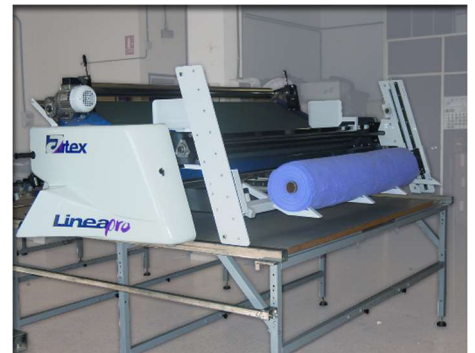

Autex Loaders

WIDE RANGE OF FAST AND SAFE LOADING LOADERS THAT FACILITATE LOADING FROM THE TABLE

Autex Loaders

AUTEX has designed for its spreading machines a wide range of fabric roll loaders called CARGO, these are specially designed for each type of machine.

Autex has two types of loaders: the first one loads from the table and is attached to the machine; this system helps us to load from any point of the table.

The second type loads from the floor and can be attached to the spreading table or to a transfer table; they can be self-assisted as well.

Cargo60 Loader attached to the models Linea Pro and Linea Plus spreading machines. It loads the fabric rolls from the table to the cradle. Maximum roll weight: 100Kg.

Cargo80 Loader attached to the Linea Pro spreading machine. Loads the fabric rolls from the table to the cradle or to the support bar system. Maximum roll weight: 100Kg.

Cargo81 Loader attached to the Linea Plus spreading machine. It has the same characteristics of Cargo 80.

Cargo100 Loader for Linea Pro spreading machine. It loads from the floor to the cradle. Maximum roll weight: 100K