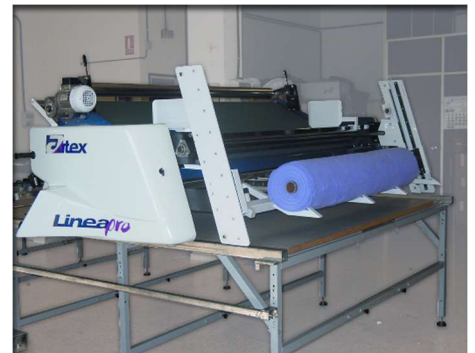

Autex Loaders

WIDE RANGE OF FAST AND SAFE LOADING LOADERS THAT FACILITATE LOADING

Autex Loaders

AUTEX has designed for its spreading machines a wide range of fabric roll loaders called CARGO, these are specially designed for each type of machine.

Autex has two types of loaders: the first one loads from the table and is attached to the machine; this system helps us to load from any point of the table.

The second type loads from the floor and can be attached to the spreading table or to a transfer table; they can be self-assisted as well.

Cargo60 Loader attached to the models Linea Pro and Linea Plus spreading machines. It loads the fabric rolls from the table to the cradle. Maximum roll weight: 100Kg.

Cargo80 Loader attached to the Linea Pro spreading machine. Loads the fabric rolls from the table to the cradle or to the support bar system. Maximum roll weight: 100Kg.

Cargo81 Loader attached to the Linea Plus spreading machine. It has the same characteristics of Cargo 80.

Cargo100 Loader for Linea Pro spreading machine. It loads from the floor to the cradle. Maximum roll weight: 100K